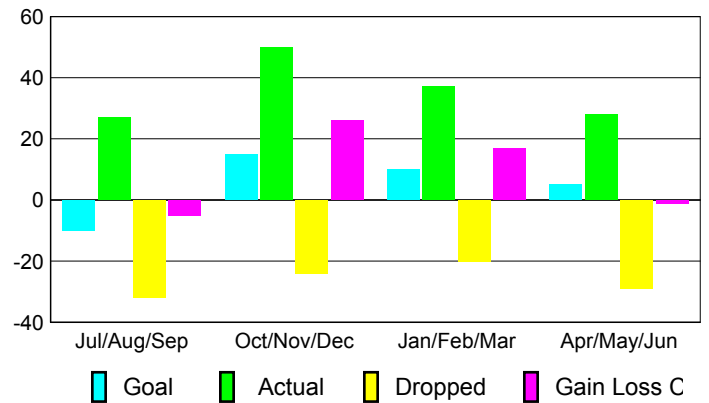

### YTD Status Quo Clubs 2009-2010

Status Quo Clubs Compared to Status Quo Members

## MEMBERSHIP

Membership Results  
2009-2010

Membership  
2008-2009

Month	Net Memb Goal	Actual New Memb	Actual Dropped Memb	Gain/Loss of Memb	Gain/Loss of Memb
Jul/Aug/Sep	-10	27	-32	-5	-18
Oct/Nov/Dec	15	50	-24	26	6
Jan/Feb/Mar	10	37	-20	17	-2
Apr/May/June	5	28	-29	-1	-16
<b>Totals</b>	<b>20</b>	<b>142</b>	<b>-105</b>	<b>37</b>	<b>-30</b>

### Membership Results 2009-2010

Goal, New, Dropped, Gain/Loss

### Comparison of Membership Gain/Loss

Current Year Compared to the Previous Year