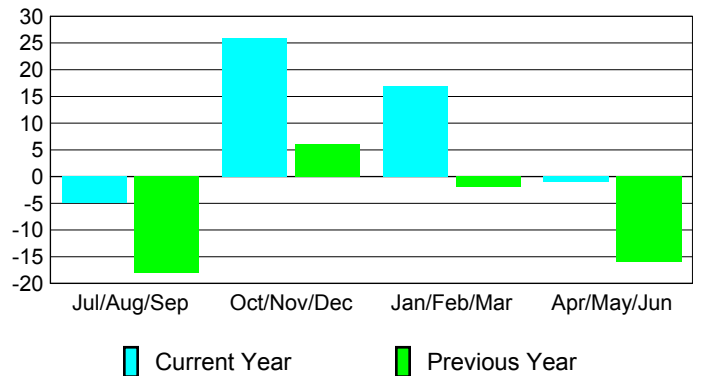

Comparison of Membership Gain/Loss

Current Year Compared to the Previous Year